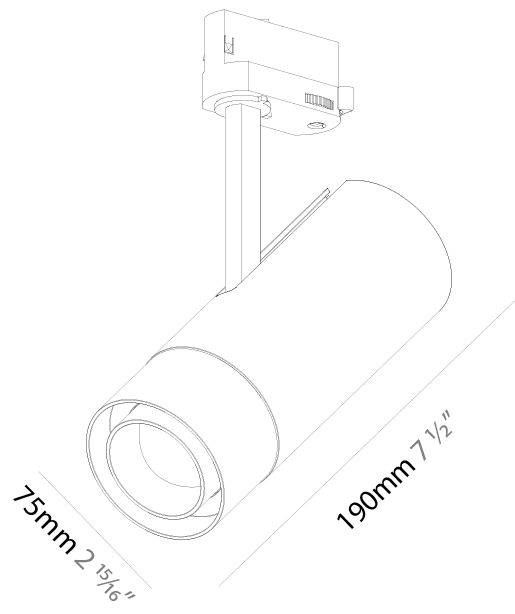

GENERAL

Series: Imagine
 Subseries: Imagine Flex
 Brand: Prolicht
 Division: Architectural
 Mounting Type: Track
 Mounting Location: Ceiling
 Subcategory: Spots

PHYSICAL

Shape: Cylinder
 Diameter (mm): 75
 Diameter (in): 2 ¹⁵/₁₆
 Height (mm): 190
 Height (in): 7 ¹/₂
 Max. Overall Height (mm): 210
 Max. Overall Height (in): 8 ¹/₄
 Light Distribution: Adjustable / Direct
 Weight (kg): 0.702
 Weight (lbs): 1.54
 Fixture Finish: SSR / BKV / CWI / CRY / HAB / LAG / UFT / ITA / RUA / RUR / MIC / FTG / MYG / TWT / LOD / PUS / FRO / FUP / KIA / POP / BLS / SPG / MEY / GOH / GUM / CHC / COM / ABZ / JAG / OBR / MOS / ROR
 Holder Finish: BLK / WHI / SIL
 Fixture Material: Aluminum Die Cast

OPTICAL

Reflector°: 14° to 48°
 Adjustability: Rotational 350°; Tilt 90°

RATINGS AND CERTIFICATIONS

Certified By: Certified for North American Standards
 IP rating: IP20

A3T110-

PROJECT

TYPE

SPECIFIER